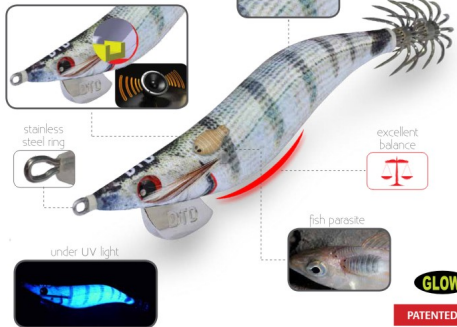

REAL FISH OITA

INSPIRED BY NATURE

- available sizes: 5
- available colors: 7

the most realistic squid jig on the market