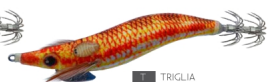

COLOR CHART