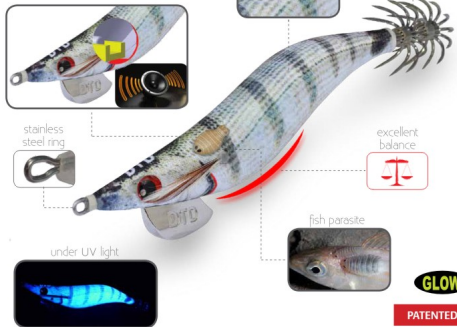

REAL FISH OITA

INSPIRED BY NATURE

- available sizes: 5
- available colors: 7